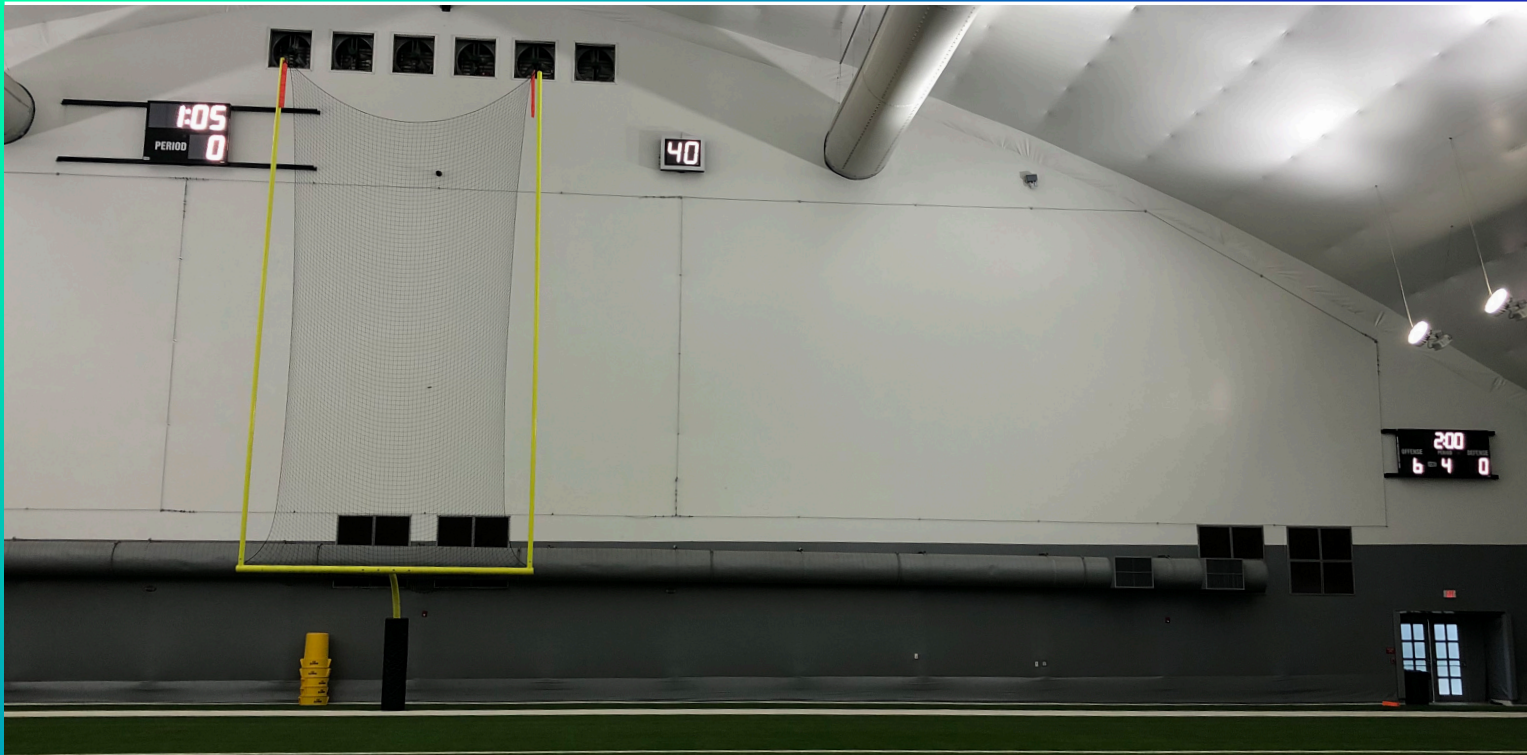

Philadelphia Eagles Novacare Complex

Belmont Bruins Softball & Baseball ES Rose Park, Nashville, TN, USA

At A Glance

- 2x SHOTS22UCE 22” Play Clock (Outdoor)
- 2x M1322UCV 22” Segmented Timer (Outdoor)
- M3008AUCV Multi-Sport Scoreboard Reference
- 4x ISC-HHX Handheld Controller